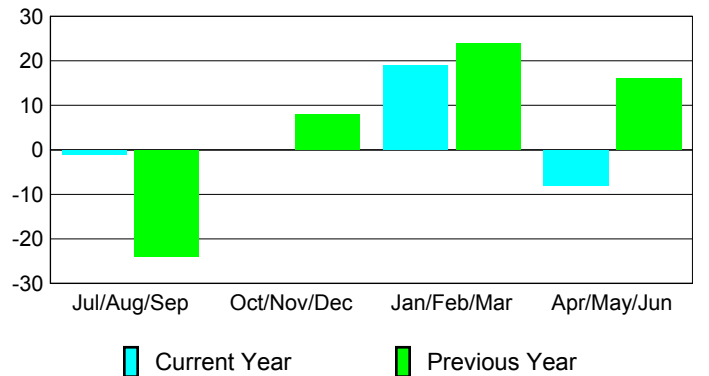

Club Results 2009-2010

Goal, New, Dropped, Gain/Loss

MEMBERSHIP

Membership Results
2009-2010

Membership
2008-2009

Month	Net Memb Goal	Actual New Memb	Actual Dropped Memb	Gain/Loss of Memb	Gain/Loss of Memb
Jul/Aug/Sep	-20	5	-6	-1	-24
Oct/Nov/Dec	0	19	-19	0	8
Jan/Feb/Mar	25	56	-37	19	24
Apr/May/June	-4	34	-42	-8	16
Totals	1	114	-104	10	24

Membership Results 2009-2010

Goal, New, Dropped, Gain/Loss

Comparison of Club Gain/Loss

Current Year Compared to the Previous Year

Comparison of Membership Gain/Loss

Current Year Compared to the Previous Year

YTD Status Quo Clubs 2009-2010

Status Quo Clubs Compared to Status Quo Members

Gender Comparison 2009-2010

Jul/Aug/Sep

Oct/Nov/Dec

Jan/Feb/Mar

Apr/May/June

Male