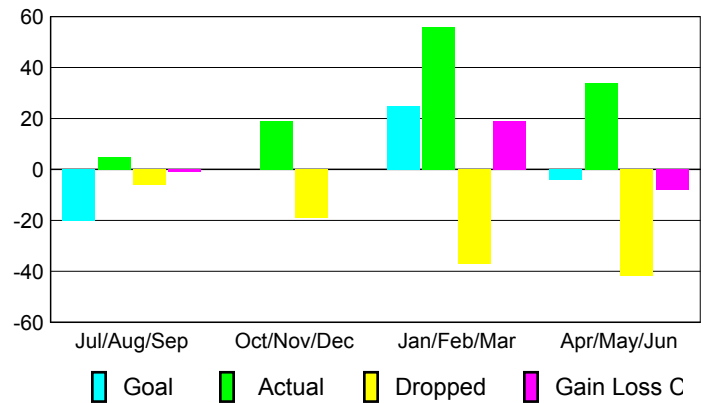

Club Results 2009-2010

Goal, New, Dropped, Gain/Loss

MEMBERSHIP

Membership Results
2009-2010

Membership
2008-2009

Month	Net Memb Goal	Actual New Memb	Actual Dropped Memb	Gain/Loss of Memb	Gain/Loss of Memb
Jul/Aug/Sep	-20	5	-6	-1	-24
Oct/Nov/Dec	0	19	-19	0	8
Jan/Feb/Mar	25	56	-37	19	24
Apr/May/June	-4	34	-42	-8	16
Totals	1	114	-104	10	24

Membership Results 2009-2010

Goal, New, Dropped, Gain/Loss

Comparison of Club Gain/Loss

Current Year Compared to the Previous Year

Comparison of Membership Gain/Loss

Current Year Compared to the Previous Year

YTD Status Quo Clubs 2009-2010

Status Quo Clubs Compared to Status Quo Members

Gender Comparison 2009-2010

Jul/Aug/Sep

Oct/Nov/Dec

Jan/Feb/Mar

Apr/May/June

Male